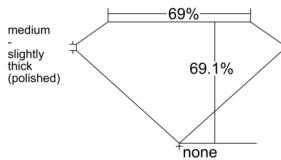

GIA®

FACSIMILE

GIA REPORT 1548251909

Verify this report at GIA.edu

GIA NATURAL DIAMOND DOSSIER®

December 17, 2025
GIA Report Number 1548251909
Shape and Cutting Style ..... **Square Modified Brilliant**
Measurements ..... 4.80 x 4.79 x 3.31 mm

GRADING RESULTS

Carat Weight ..... 0.62 carat
Color Grade ..... **F**
Clarity Grade **S11**

ADDITIONAL GRADING INFORMATION

Polish ..... **Excellent**
Symmetry ..... **Very Good**
Fluorescence ..... **None**
Clarity Characteristics..... **Cloud, Crystal, Feather**
Inscription(s): GIA 1548251909

PROPORTIONS

Profile not to actual proportions

GRADING SCALES

GIA COLOR SCALE		GIA CLARITY SCALE			
COLORLESS	D	VERY VERY SLIGHTLY INCLUDED	FLAWLESS		
	E		INTERNALLY FLAWLESS		
	F		VVS₁		
	NEAR COLORLESS	G	VVS₂		
		H	VERY SLIGHTLY INCLUDED	VS₁	
		I		VS₂	
		FAINT	J	SLIGHTLY INCLUDED	S1₁
			K		S1₂
	L		I₁		
	VERT LIGHT		M	INCLUDED	I₂
N			I₃		
O					
P					
Q					
LIGHT	R				
	S				
	T				
	U				
	V				
	W				
	X				
	Y				
	Z